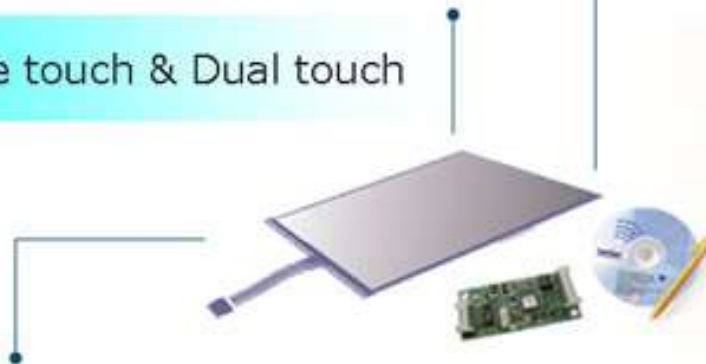

Projected Capacitive Touch

Single touch & Dual touch

Resistive Touch

4-, 5-, 8- Wire Resistive

Low Reflective

High Light Transmission

Glass-Film-Glass

Touch Window/Framed Touch

Multiple-Touch: MF & MR

PenMount Controllers & Drivers

Support resistive touch
and projected capacitive touch

Drivers available

Gesture utility supported